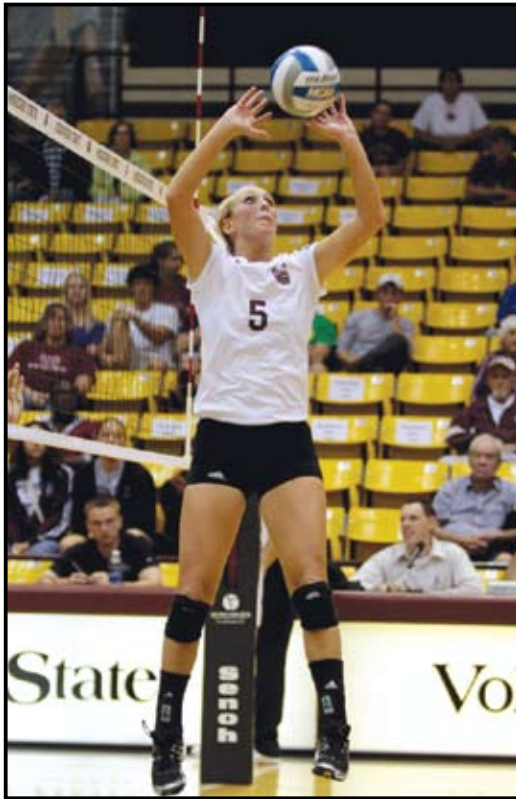

CVU.com National Player of the Week

October 30: Carly Thomas, Missouri State

photo by Missouri State Photographic Services

The Collegiate Volleyball Update (CVU.com) is pleased to announce that Missouri State junior Carly Thomas has been selected as the CVU.com National Player of the Week for Oct. 22 through Oct. 28.

A 5-11 setter from Swansea, Ill., Thomas turned in her third triple-double of the season over the weekend as she guided the Bears to victories over Bradley and Northern Iowa.

Against Bradley on Friday, the junior knocked down 10 kills on .381 hitting to go with 50 assists and 17 digs as she filled up her stat line in a 3-1 win. The next night she set the Missouri State offense to another 3-1 victory. This time it was over UNI, which suffered only its second

Missouri Valley Conference loss since 2008. Thomas just missed another triple-double as she tallied eight kills, 19 digs and 47 assists.

For the weekend, Thomas averaged 12.13 assists, 2.25 kills and 4.5 digs per set. She also added a pair of aces and three blocks. She led the team in hitting percentage, digs and assists over the two matches.

The junior earned her second MVC Player of the Week honor of the season (and fifth overall) for her efforts. Thomas is the third player from Missouri State to earn the CVU.com weekly honor. The last was Cara Hackmann in 2009.